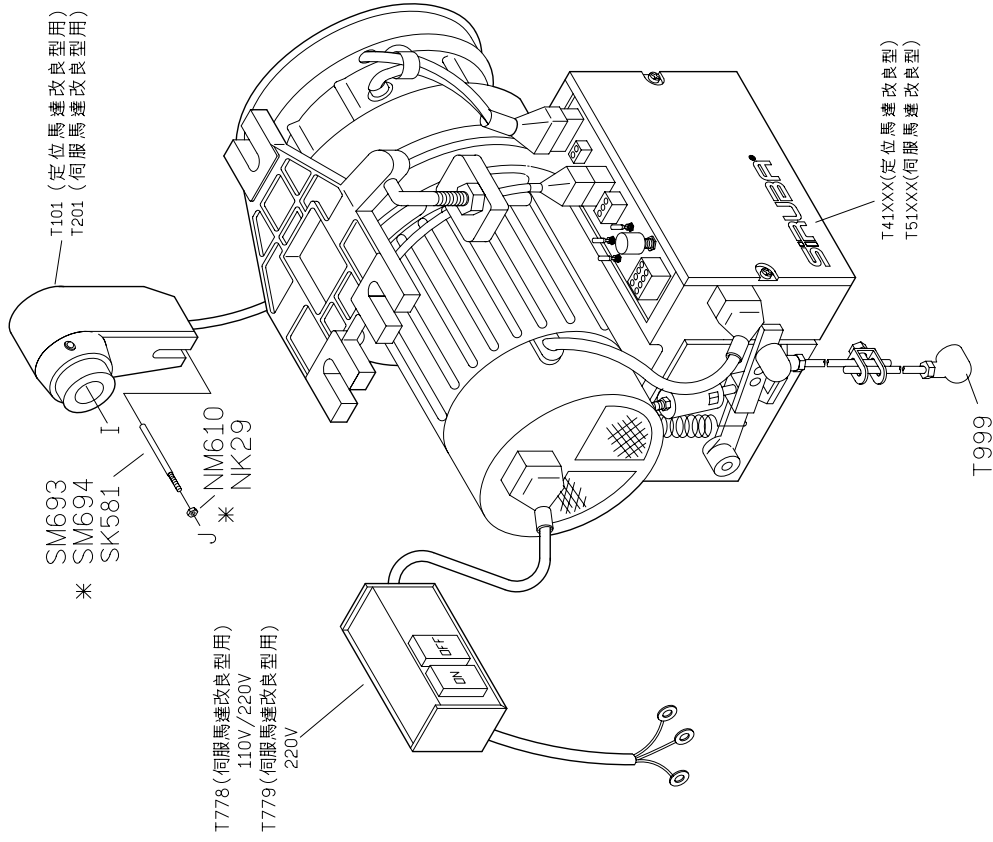

# PARTS LIST FOR CZ-J GROUP

PARTS LIST FOR CZ-J GROUP

PARTS LIST FOR CZ-J GROUP

\* SM693 三針用, SM694 四針用, SK581 捲克用  
 NM610 三針 / 四針用, NK29 捲克用

PARTS LIST FOR RLU GROUP

PARTS LIST FOR RLV GROUP