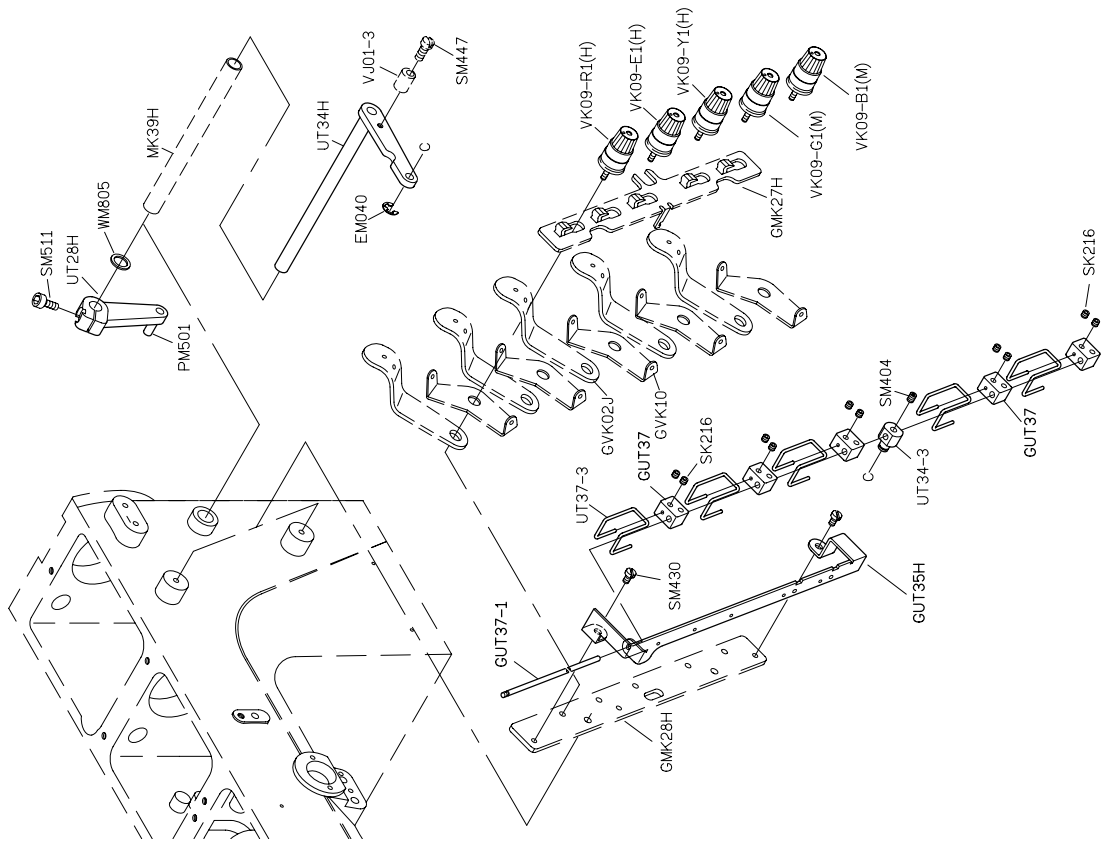

# PARTS LIST FOR CZ-J GROUP

PARTS LIST FOR CZ-J GROUP

PARTS LIST FOR CZ-J GROUP

\* SM693 三針用, SM694 四針用, SK581 捲克用  
 NM610 三針 / 四針用, NK29 捲克用

PARTS LIST FOR RLU GROUP

PARTS LIST FOR RLV GROUP