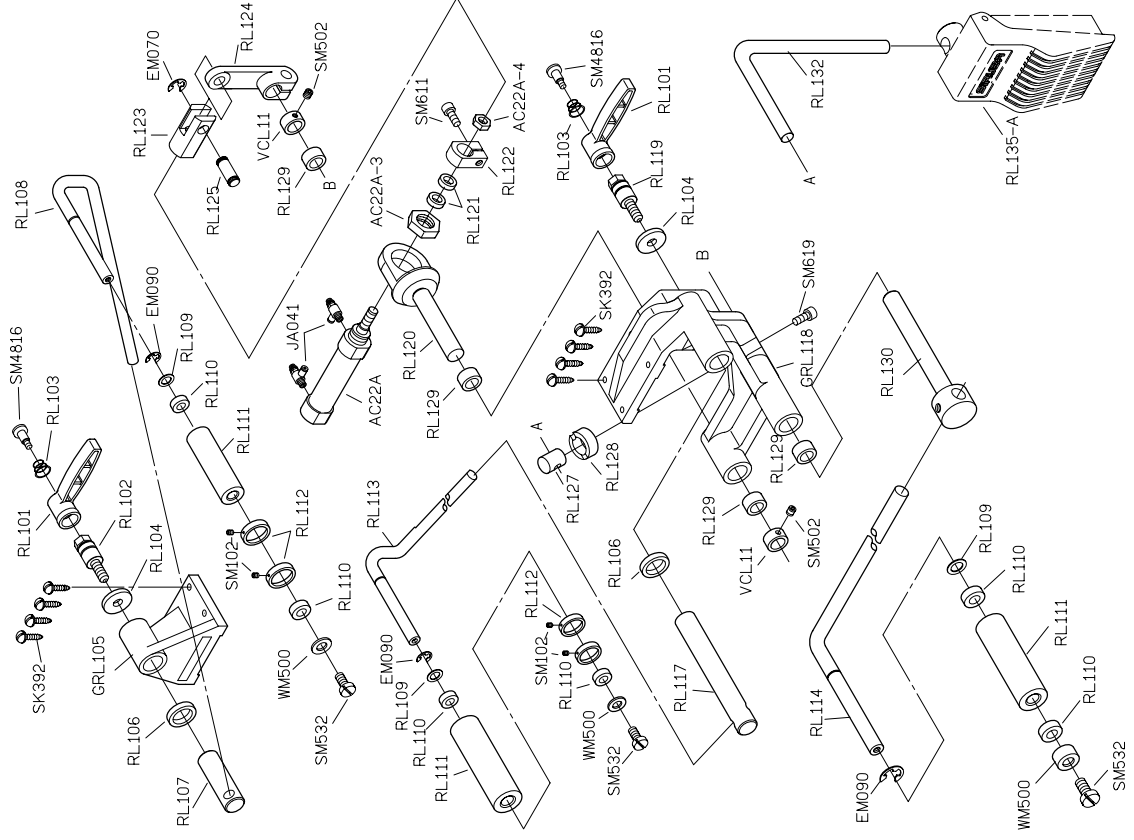

# PARTS LIST FOR CZ-J GROUP

PARTS LIST FOR CZ-J GROUP

PARTS LIST FOR CZ-J GROUP

\* SM693 三針用, SM694 四針用, SK581 捲克用  
 NM610 三針 / 四針用, NK29 捲克用

PARTS LIST FOR RLU GROUP

PARTS LIST FOR RLV GROUP