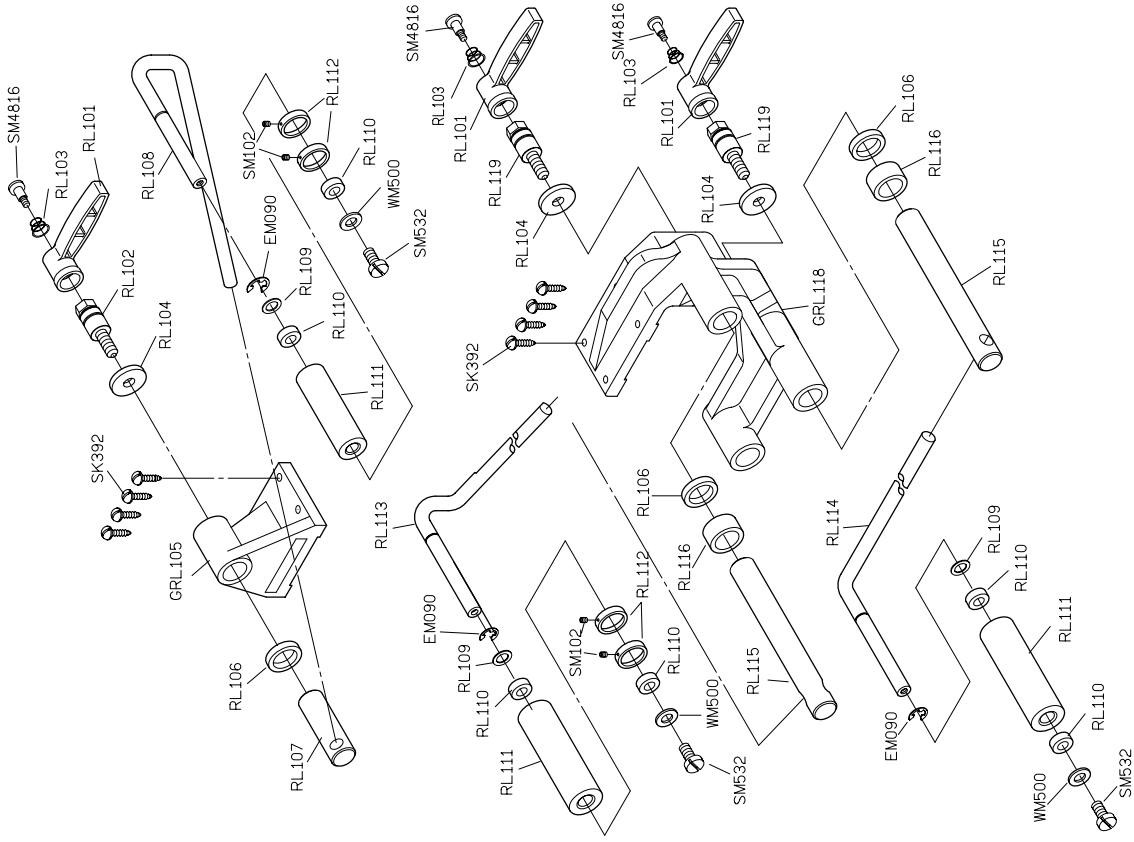

# PARTS LIST FOR CZ-J GROUP

PARTS LIST FOR CZ-J GROUP

PARTS LIST FOR CZ-J GROUP

\* SM693 三針用, SM694 四針用, SK581 捲克用  
 NM610 三針 / 四針用, NK29 捲克用

PARTS LIST FOR RLU GROUP

PARTS LIST FOR RLV GROUP