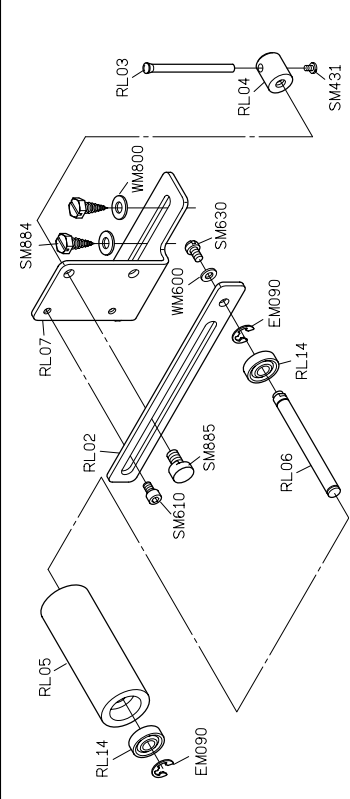

# PARTS LIST FOR CW GROUP

\* USE FOR C007JD

PARTS LIST FOR CW GROUP

PARTS LIST FOR CX-A GROUP

PARTS LIST FOR CX-A GROUP

PARTS LIST FOR CX-A GROUP

**PARTS LIST FOR CX-B GROUP**

**PARTS LIST FOR CY(CHP) GROUP**

# PARTS LIST FOR CZ-J GROUP

PARTS LIST FOR CZ-J GROUP

PARTS LIST FOR CZ-J GROUP

\* SM693 三針用, SM694 四針用, SK581 捲克用  
 NM610 三針 / 四針用, NK29 捲克用

PARTS LIST FOR RLU GROUP

PARTS LIST FOR RLV GROUP